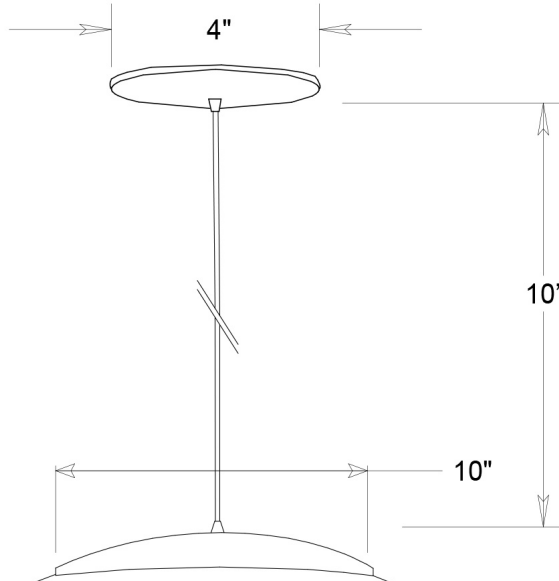

Primelite Manufacturing Corp

407 S Main St, Freeport, NY 11520

Phone: 516-868-4411 | Fax: 516-868-4609

sales@primelite-mfg.com | www.primelite-mfg.com

PART #	LAMP	VOLTAGE	COLOR
JOB NAME			TYPE

LED90 Globe Series

- 18" - #288/3 LED90
- 20" - #290/3 LED90
- 22" - #292/3 LED90
- 22" - #294/3 LED90