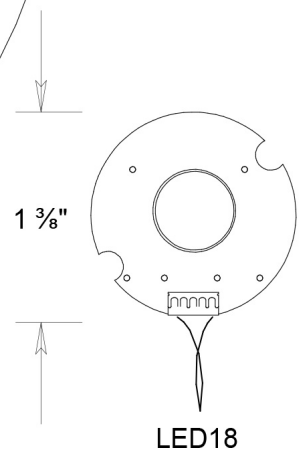

- 18" - #288/3 LED90
- 20" - #290/3 LED90
- 22" - #292/3 LED90
- 22" - #294/3 LED90

Unless Otherwise Specified:

- Dimensions in Inches
- Tolerances: Fractional ±
- Angular: Mach ± Bend ±
- Two Place Decimal ±
- Three Place Decimal ±

	Name	Date	Pendant Globe #294/3 LED90		
Drawn	lv	11/21/17	24" Acrylic Pendant Globe 10' Vinyl Cord Aluminum Hardware		
Checked			Size	Drawing No.	Rev
ENG Appr.			A	0001	A
MFR Appr.			Scale	CAD File	Sheet
QA					1 of 1
Comments					