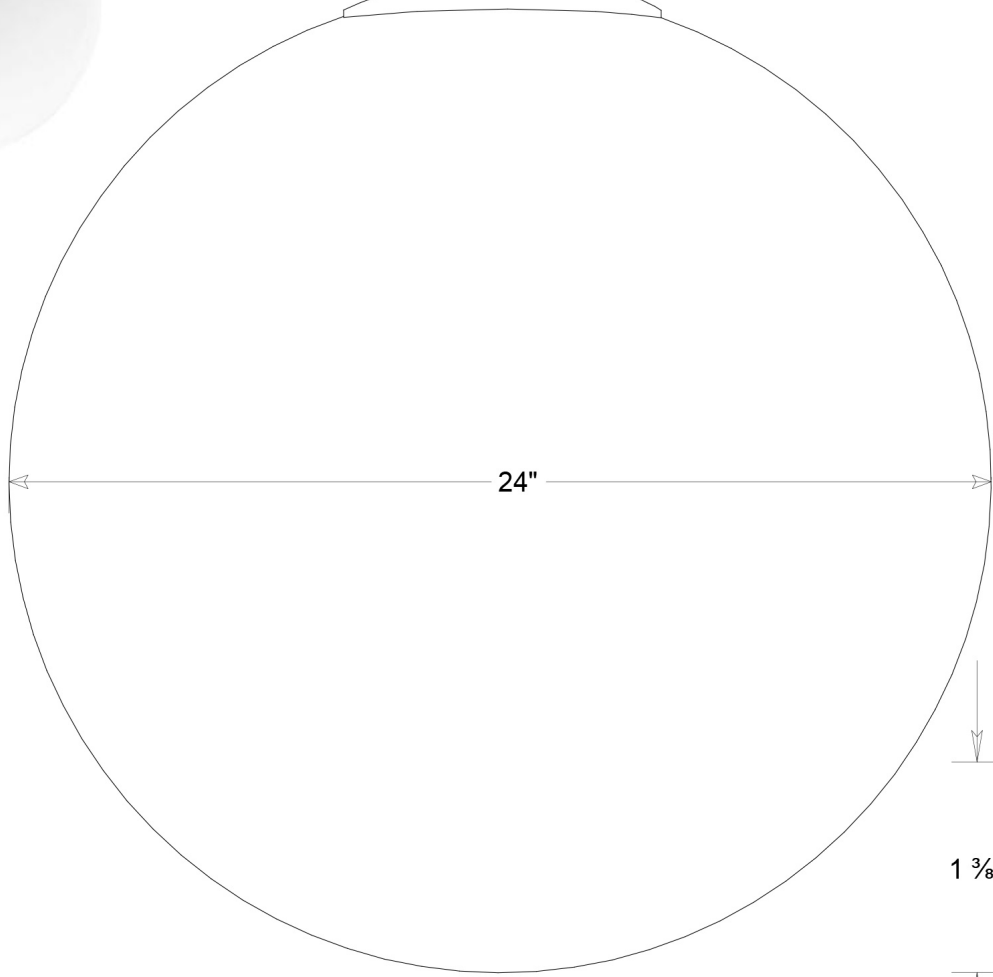

- 18" - #288/3 LED90
- 20" - #290/3 LED90
- 22" - #292/3 LED90
- 22" - #294/3 LED90

Unless Otherwise Specified:

- Dimensions in Inches
- Tolerances: Fractional ±
- Angular: Mach ± Bend ±
- Two Place Decimal ±
- Three Place Decimal ±

	Name	Date	Pendant Globe #294/3 LED90		
Drawn	lv	11/21/17	24" Acrylic Pendant Globe 10' Vinyl Cord Aluminum Hardware		
Checked			Size	Drawing No.	Rev
ENG Appr.			A	0001	A
MFR Appr.			Scale	CAD File	Sheet
QA					1 of 1
Comments					

Construction: Aluminum, acrylic

Lamp: LED90 (5 x LED18)

Revisions				
Zone	Rev	Description	Date	Approved