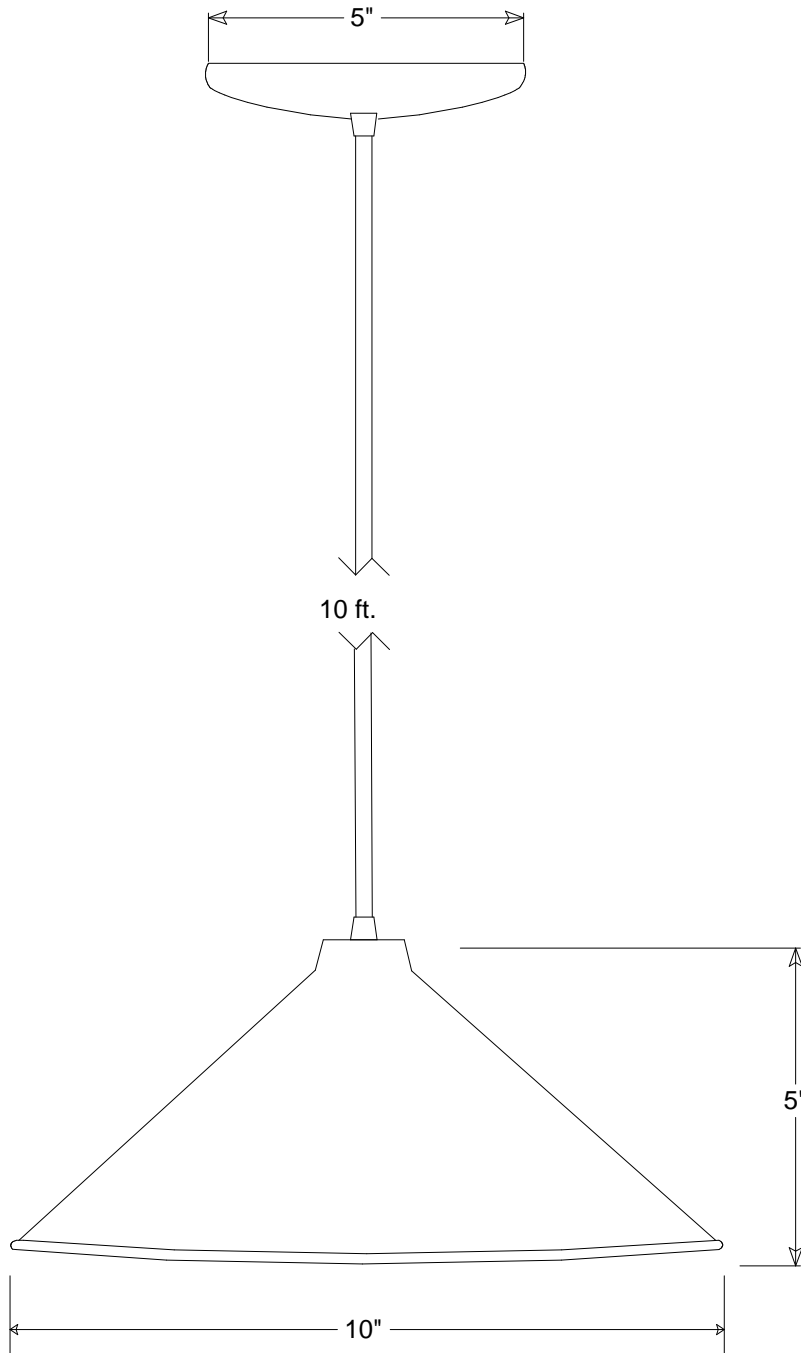

Primelite Manufacturing Corp

407 S Main St, Freeport, NY 11520

Phone: 516-868-4411 | Fax: 516-868-4609
 sales@primelite-mfg.com | www.primelite-mfg.com

PART # #111/10 LED12	LAMP LED12	VOLTAGE 120 V	COLOR Powder Coated
JOB NAME			TYPE Pendant

Lamp: LED

LED12

Construction: Aluminum

Unless Otherwise Specified:
Dimensions in Inches

Name	Date	Pendant #111/10 LED12		
Drawn: iv	02/09/18	10" Dia. Shade 10' Vinyl Cord		
Checked:		Size: A	Drawing No.: 0001	Rev: A
ENG Appr.:		Scale:	CAD File:	Sheet: 1 of 1
MFR Appr.:		Comments:		
QA:				