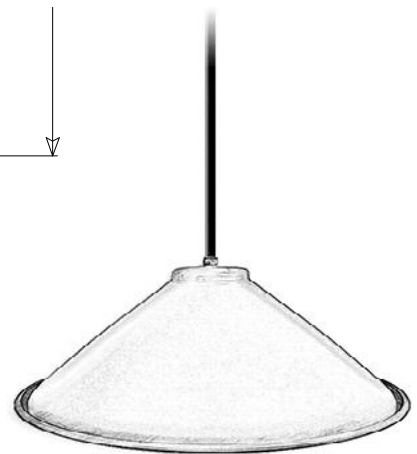

Primelite Manufacturing Corp

407 S Main St, Freeport, NY 11520

Phone: 516-868-4411 | Fax: 516-868-4609
 sales@primelite-mfg.com | www.primelite-mfg.com

PART # #111/10 LED12	LAMP LED12	VOLTAGE 120 V	COLOR Powder Coated
JOB NAME			TYPE Pendant

Lamp: LED

LED12

Construction: Aluminum

Unless Otherwise Specified:
Dimensions in Inches

Name	Date	Pendant #111/10 LED12		
Drawn: iv	02/09/18	10" Dia. Shade 10' Vinyl Cord		
Checked:		Size: A	Drawing No.: 0001	Rev: A
ENG Appr.:		Scale:	CAD File:	Sheet: 1 of 1
MFR Appr.:		Comments:		
QA:				